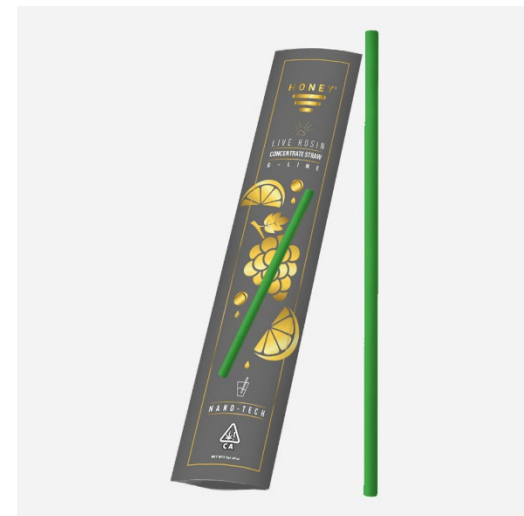

Lemonade

Live Rosin G-Lime