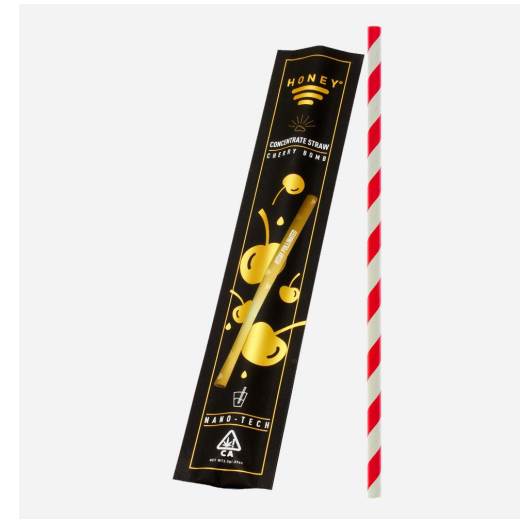

These sleek, stylish, and patent pending straws are designed to elevate your customer's cannabis experience to new levels.

Uniquely crafted and engineered, these concentrate straws will be the new 'go-to' for any discerning connoisseur.

Made from high-quality and eco-friendly materials, these straws are durable enough for multiple uses and biodegradable.

**Features & Benefits:**

- Variable dosing (5mg-40mg per straw)
- Diamond Infused
- Paper straw (biodegradable)
- Ultra-discreet
- Ultra-fast psychoactive uptake due to advanced nano-emulsion
- Non-cannabis taste
- Easy counter up-sell item

Lemonade

Live Rosin G-Lime

Cherry Bomb

Nite-Nite Berry

Grape Ape

Flavorless

High Life Nite-Nite

7 Ç { TM 7 TM Ø ç □