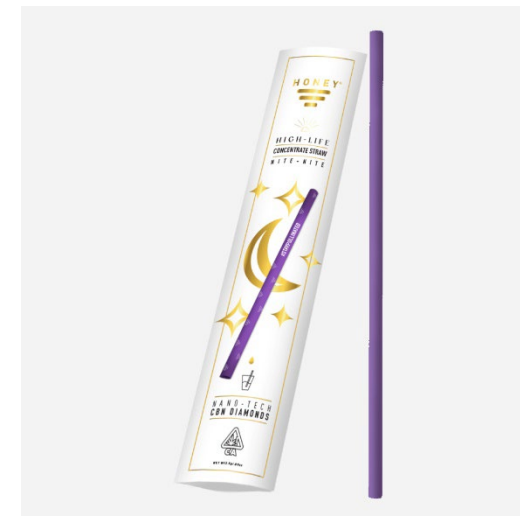

These sleek, stylish, and patent pending straws are designed to elevate your customer's cannabis experience to new levels.

Uniquely crafted and engineered, these concentrate straws will be the new 'go-to' for any discerning connoisseur.

Made from high-quality and eco-friendly materials, these straws are durable enough for multiple uses and biodegradable.

**Features & Benefits:**

- Variable dosing (5mg-40mg per straw)
- Diamond Infused
- Paper straw (biodegradable)
- Ultra-discreet
- Ultra-fast psychoactive uptake due to advanced nano-emulsion
- Non-cannabis taste
- Easy counter up-sell item

Lemonade

Live Rosin G-Lime

Cherry Bomb

Nite-Nite Berry

Grape Ape

Flavorless

High Life Nite-Nite

7 Ç { TM 7 TM Ø ç □