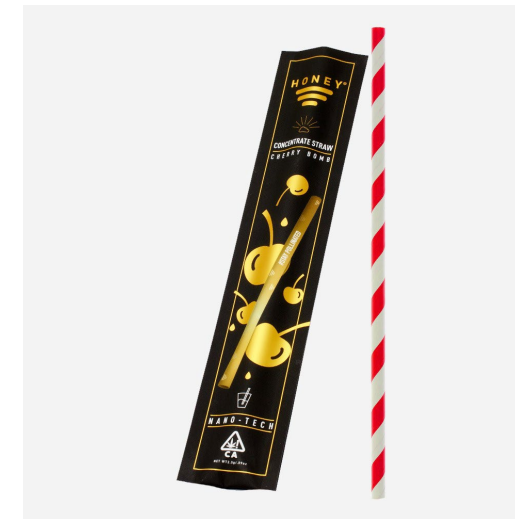

Cherry Bomb