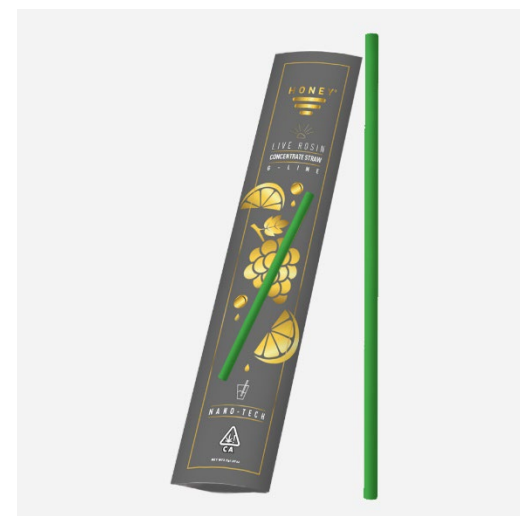

Lemonade

Live Rosin G-Lime