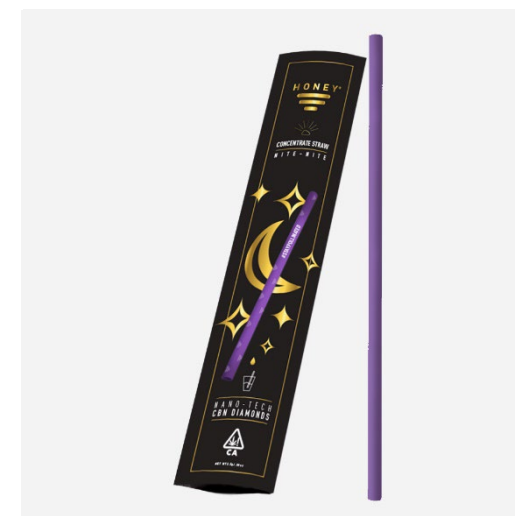

CONCENTRATE STRAW COLLECTION

These sleek, stylish, and patent pending straws are designed to elevate your customer's cannabis experience to new levels.

Uniquely crafted and engineered, these concentrate straws will be the new 'go-to' for any discerning connoisseur.

Lemonade

Cherry Bomb

Flavorless

Live Rosin G-Lime

Nite-Nite Berry

High Life Nite-Nite

Grape Ape

CONTACT US: