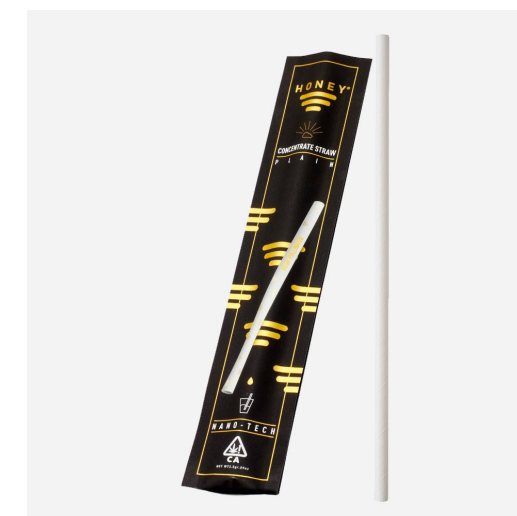

HIGH LIFE

Cured rosin hash oil, often simply referred to as “cured rosin,” is a cannabis concentrate known for its purity and potency. Derived from cannabis flowers, cured rosin is celebrated for preserving the natural terpenes and cannabinoids of the plant.

CONCENTRATE STRAW COLLECTION

These sleek, stylish, and patent pending straws are designed to elevate your customer's cannabis experience to new levels.

Uniquely crafted and engineered, these concentrate straws will be the new 'go-to' for any discerning connoisseur.

Made from high-quality and eco-friendly materials, these straws are durable enough for multiple uses and biodegradable.

Features & Benefits:

- Variable dosing (5mg-40mg per straw)
- Diamond Infused
- Paper straw (biodegradable)
- Ultra-discreet
- Ultra-fast psychoactive uptake due to advanced nano-emulsion
- Non-cannabis taste
- Easy counter up-sell item

Lemonade

Cherry Bomb

Flavorless

Live Rosin G-Lime

Nite-Nite Berry

High Life Nite-Nite

Grape Ape

CONTACT US: